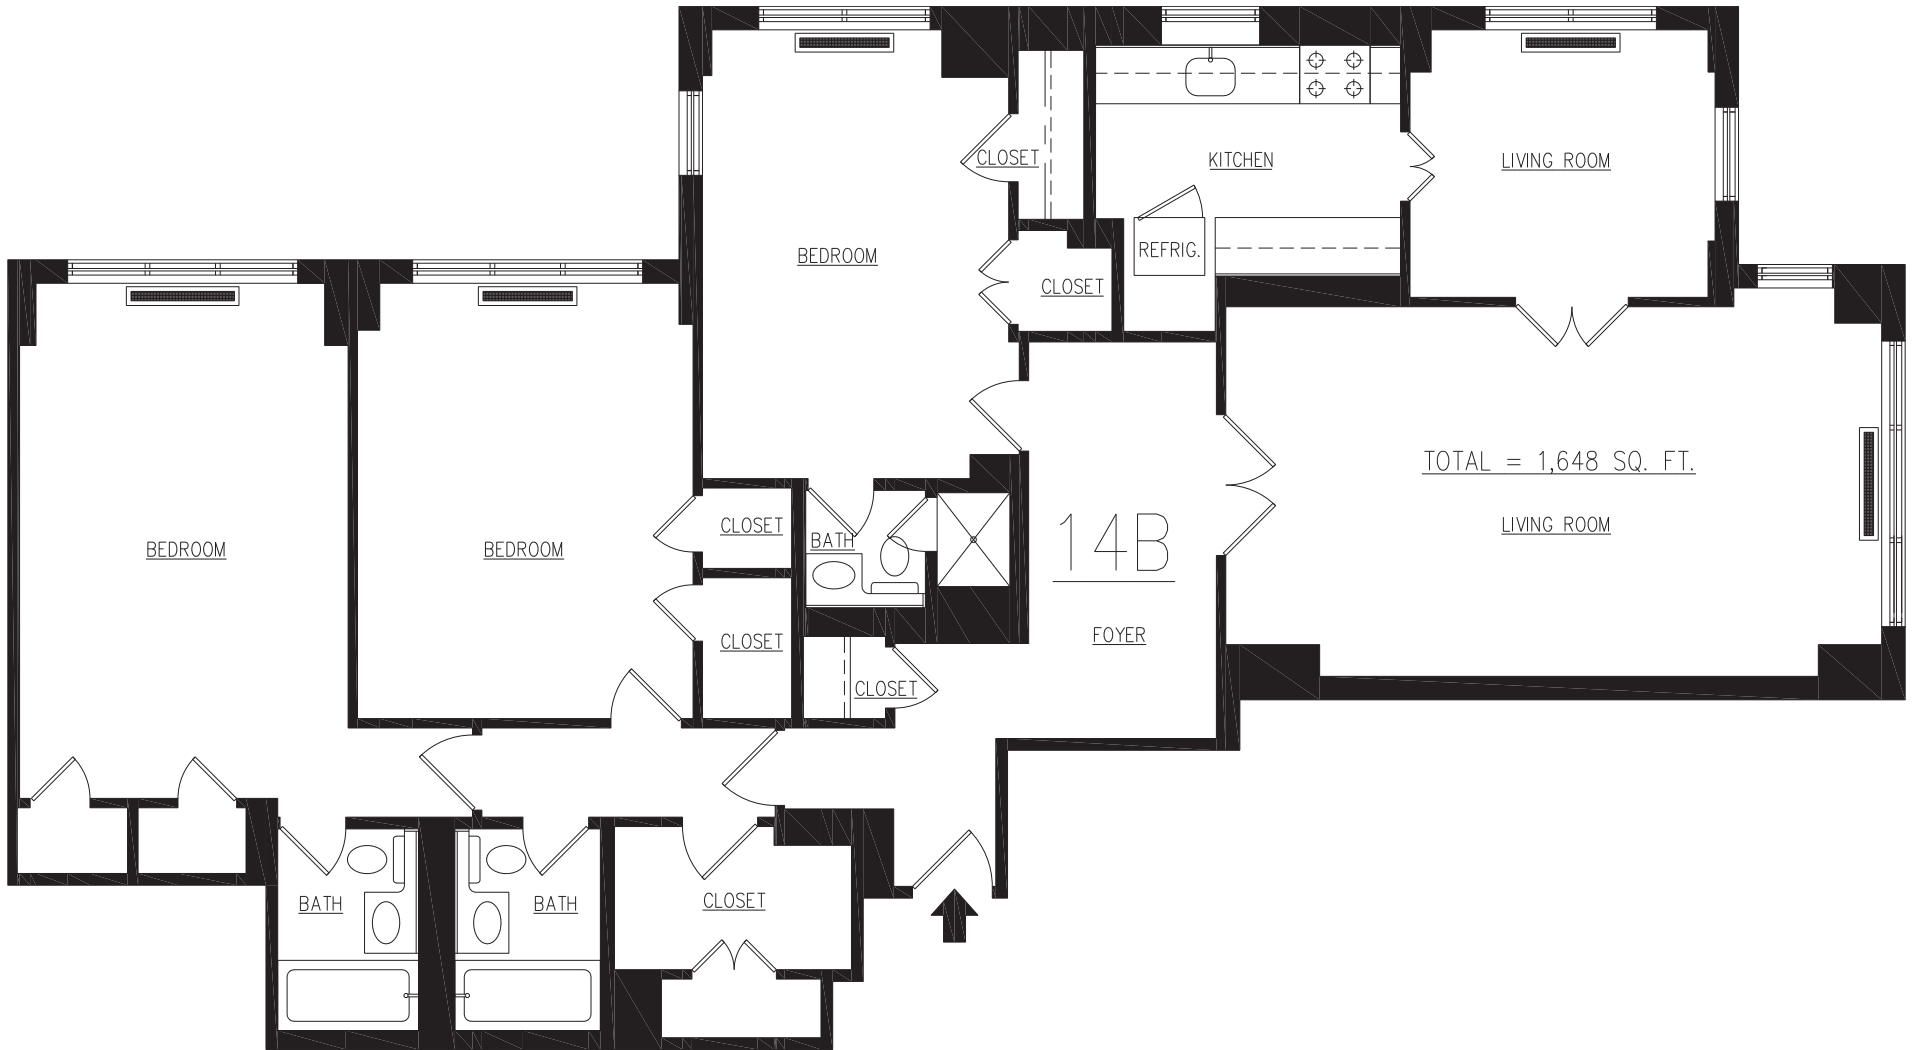

## two bedroom unit b

**HEMISPHERE HOUSE**

60 West 57th Street, New York, NY 10019

Jeffries Morris Inc.  
JMG Architect, P.C.

Patricia Warren, Residential Department  
t 212 425 2950 | f 212 344 3108 | info@60w57.com

Renters are advised that any quoted floor areas are approximate sizes.

**two bedroom unit h**

60 West 57th Street, New York, NY 10019

Jeffries Morris Inc.  
JMG Architect, P.C.

Patricia Warren, Residential Department  
t 212 425 2950 | f 212 344 3108 | info@60w57.com

Renters are advised that any quoted floor areas are approximate sizes.

**three bedroom unit b**

60 West 57th Street, New York, NY 10019

Jeffries Morris Inc.  
JMG Architect, P.C.

Patricia Warren, Residential Department  
t 212 425 2950 | f 212 344 3108 | info@60w57.com

Renters are advised that any quoted floor areas are approximate sizes.