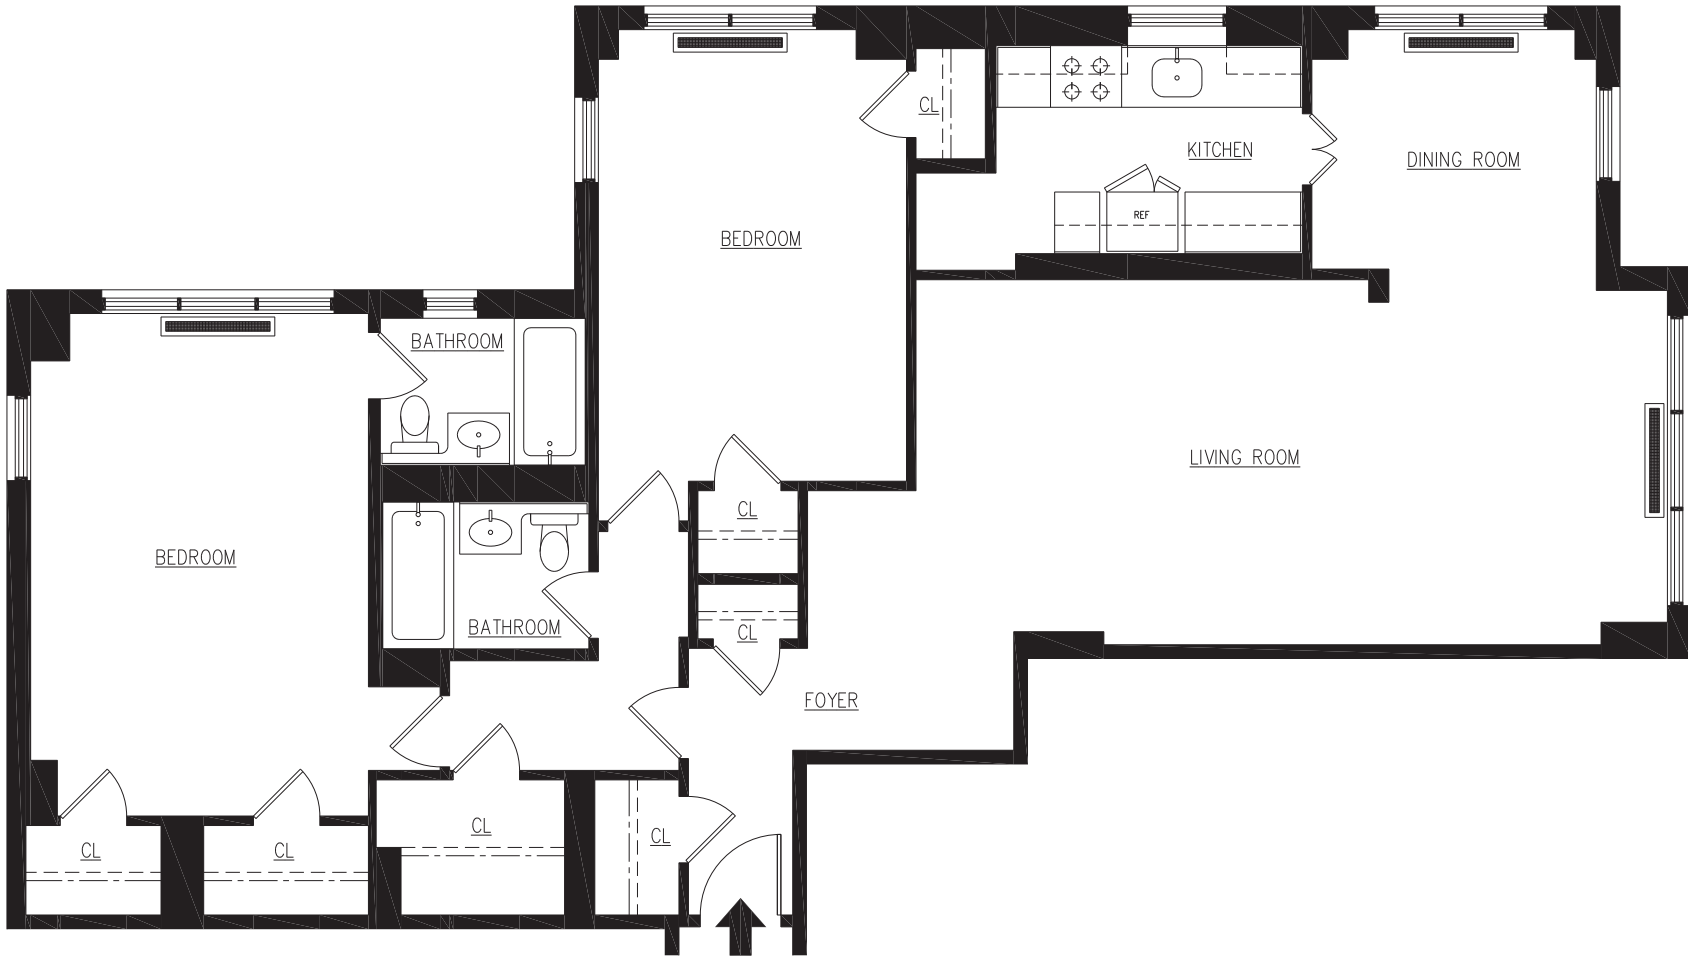

## two bedroom unit b

**HEMISPHERE HOUSE**

60 West 57th Street, New York, NY 10019

Jeffries Morris Inc.  
JMG Architect, P.C.

Patricia Warren, Residential Department  
t 212 425 2950 | f 212 344 3108 | info@60w57.com

Renters are advised that any quoted floor areas are approximate sizes.

**two bedroom unit h**

60 West 57th Street, New York, NY 10019

Jeffries Morris Inc.  
JMG Architect, P.C.

Patricia Warren, Residential Department  
t 212 425 2950 | f 212 344 3108 | info@60w57.com

Renters are advised that any quoted floor areas are approximate sizes.

**three bedroom unit b**

60 West 57th Street, New York, NY 10019

Jeffries Morris Inc.  
JMG Architect, P.C.

Patricia Warren, Residential Department  
t 212 425 2950 | f 212 344 3108 | info@60w57.com

Renters are advised that any quoted floor areas are approximate sizes.